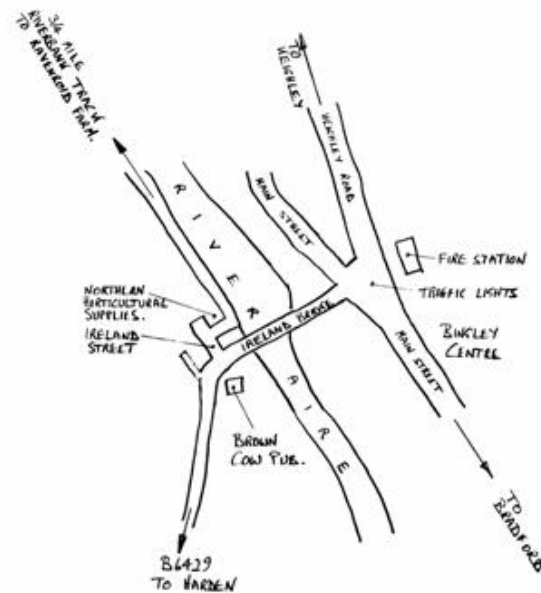

How to find us